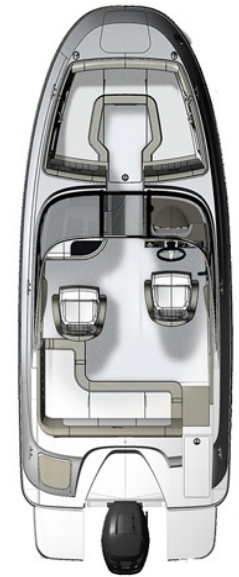

Seat, Adjustable Height Helm Seat Base
Seat Adjustable Height Port Seat Base
Speakers, Water Sports Tower
Stereo, Premier Upgrade w/ Rockford Fosgate® Amplifier & Subwoofer
Stereo Remote Control - Additional Unit on Transom
Table, Bow w/Designated Storage
Table, Cockpit w/Designated Storage
Tower, Water Sports - Forward Facing & Folding, White or Black
- Aluminum w/Integral Bimini Top & Anchor Light
Wakeboard Racks, Swivel
Water System, Pressurized w/Transom Shower, Bow Pullout Sprayer &
5-Gallon Tank

CE Option

TRAILER OPTIONS:

Painted Trailer w/Single-Axle Disc Brakes
Galvanized Trailer w/Single-Axle Disc Brakes
Painted Trailer w/Dual-Axle Disc Brakes
Galvanized Trailer w/Dual-Axle Disc Brakes
Premium Trailer w/Dual-Axle Disc Brakes

Standard Seating Plan

07182016

Sea Ray Boats, 800 South Gay St, Suite 1200, Knoxville, TN 37929. Internet address: <http://www.searay.com>

Note: Not all accessories shown in pictures or described herein are standard equipment or even available as options. Some features and options may not be available when a boat is built for outside North America and/or has CE Certification. Options and features are subject to change without notice. Not all model year boats may contain all the features or meet the specifications described herein. Confirm availability of all accessories and equipment with an authorized Sea Ray dealer prior to purchase. Printed in the U.S.A. July 2016 ©Sea Ray Boats