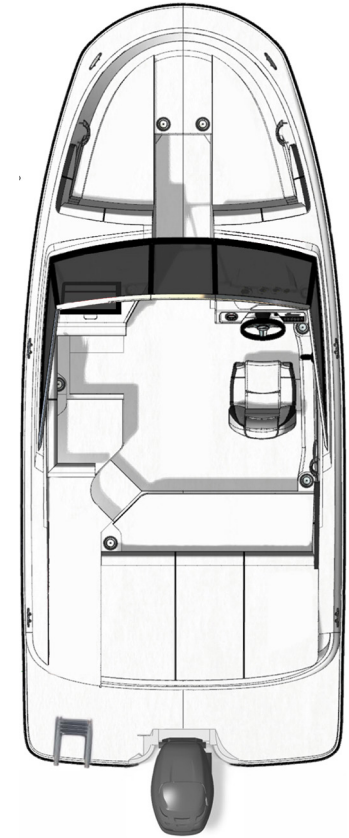

TOWERS & CANVAS

Bimini Top & Boot w/ Stainless Steel Ball & Socket Hardware
Canvas Enclosure Package: Bimini Top w/Boot w/Stainless Steel Ball & Socket Hardware; Aft, Front & Side Curtains; Cockpit & Tonneau Covers; Canvas Storage Bag
Cockpit Cover w/ Tonneau Cover
Mooring Cover - Available in Black Only
Watersports Tower w/ Bimini

ELECTRONICS

Depth Finder
Premier Audio Upgrade (Includes: Amp & Subwoofer, Upgraded Speakers & Transom Stereo Remote)
Simrad G05 (5") Touchscreen Display (Includes: 5" Tachometer & 4" Multifunction Gauge)
Simrad G09 (9") Touchscreen Display W/ Mercury Vessel View Link Data

ADDITIONAL OPTIONS

Battery On / Off Switch
High Altitude Prop
Livewell Option
Premium Ski Mirror
Stainless Steel Component Upgrade (Includes: Rub Rail Insert, Drink Holders, Latches & Grab Handles)
Tower Board Racks
Tower Speakers (2)

TRAILER OPTIONS

3100lb Trailer Single Axle W/ Single Axle Disc Brakes (Galvanized)
3400lb Single Axle W/ Single Axle Disc Brakes (Painted)
3400lb Trailer Single Axle W/ Single Axle Disc Brakes (Galvanized)
5000lb Premium Trailer Tandem Axle W/ Single Axle Disc Brakes (Painted)
5000lb Premium Trailer Tandem Axle W/ Tandem Axle Disc Brakes (Painted)

Standard Seating Plan

11022017

Sea Ray Boats, 800 S. Gay Street, Suite 1200, Knoxville, TN 37929. Internet address: <http://www.searay.com>

Note: Not all accessories shown in pictures or described herein are standard equipment or even available as options. Some features and options may not be available when a boat is built for outside North America and/or has CE Certification. Options and features are subject to change without notice. Not all model year boats may contain all the features or meet the specifications described herein. Confirm availability of all accessories and equipment with an authorized Sea Ray dealer prior to purchase. Printed in the U.S.A. November 2017 ©Sea Ray Boats.