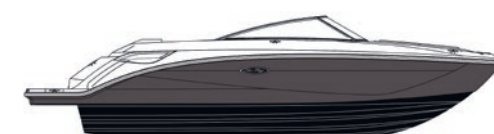

Gel Coat Colours

ARTIC WHITE

BLACK

SEA RAY BLUE

OCEAN BLUE

MOJAVE TAN

RALLY RED

STEEL GRAY

STANDARD WHITE HULL

SPORT / SPX / SUN SPORT 230

SLX & SUN SPORT 250

SDX SERIES

SUNDANCER SERIES

HULL SIDE COLOR - WHITE OR BLACK BOTTOM

SPORT / SPX / SUN SPORT 230

SLX & SUN SPORT 250

SDX SERIES

SUNDANCER SERIES