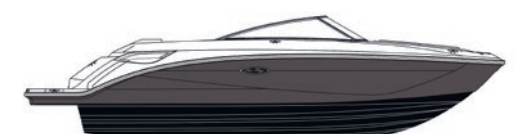

Gel Coat Colours

ARTIC WHITE

BLACK

SEA RAY BLUE

OCEAN BLUE

MOJAVE TAN

RALLY RED

STEEL GRAY

STANDARD WHITE HULL

SPORT / SPX / SUN SPORT 230

SLX & SUN SPORT 250

SDX SERIES

SUNDANCER SERIES

HULL SIDE COLOR - WHITE OR BLACK BOTTOM

SPORT / SPX / SUN SPORT 230

SLX & SUN SPORT 250

SDX SERIES

SUNDANCER SERIES