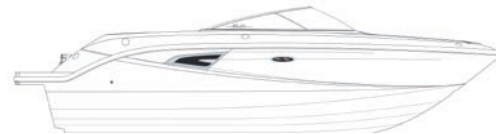

Sea Ray®

SPX 190 OB

SPX 190 OB

5,94 M | 2,48 M

113 L

1325 KG

8 P / 910 KG

FEATURES

STANDARD WHITE HULL

SPORT / SPX / SUN SPORT 230

SLX & SUN SPORT 250

SDX SERIES

SUNDANCER SERIES

HULL SIDE COLOR - WHITE OR BLACK BOTTOM

SPORT / SPX / SUN SPORT 230

SLX & SUN SPORT 250