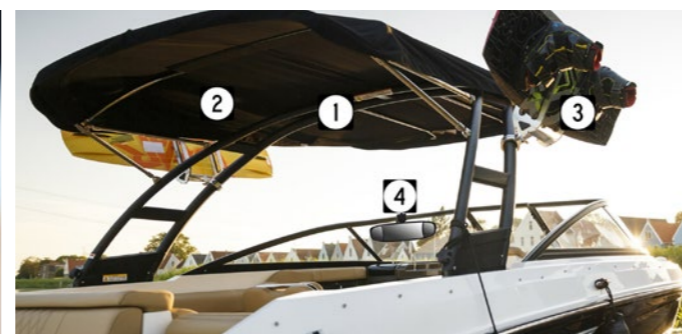

ELEVATION PACKAGE	SPX 190 OB	SPX 210 OB	SPX 230 OB	SUN SPORT 230 OB	SPX 190	SPX 210	SPX 230	SUN SPORT 230
Water Sports Tower								
Bimini Top								
Swivel Wakeboard Racks								
Ski Mirror								

PACK CAPITAINE	PAQUETE CAPITÁN	CAPTAIN'S-PAKET
Table de cockpit ronde en teck	Mesa de la bañera redonda, teca	Runder Cockpit-Tisch aus Teakholz
Coussin de remplissage proue avec coussin de dossier Walk-Thru à l'avant	Cojín de relleno de proa con cojín de respaldo delantero Walk-Thru	Bugfüllkissen mit nach vorne durchgängigem Rückenlehnenkissen
Taud Bimini avec coffre en inox	Toldo bimini con maletero, acero inoxidable	Bimini-Top mit Hülle
Attache pare battage	Clips del protector	Fender-Clips
Taud de cockpit et couvre-tonneau	Lona, toldos de la bañera y capota	Sportpersenning und Bugabdeckung
Essuie-glace tribord	Limpiaparabrisas de estribor	Scheibenwischer, steuerbord

PACK ÉLÉVATION	PAQUETE DE ELEVACIÓN	ELEVATION-PAKET
Mesa de la bañera redonda, teca	Mesa de la bañera redonda, teca	Wakeboard-Tower
Cojín de relleno de proa con cojín de respaldo delantero Walk-Thru	Cojín de relleno de proa con cojín de respaldo delantero Walk-Thru	Bimini-Top
Toldo bimini con maletero, acero inoxidable	Toldo bimini con maletero, acero inoxidable	Wakeboard-Racks
Clips del protector	Clips del protector	Wasserskispiegel