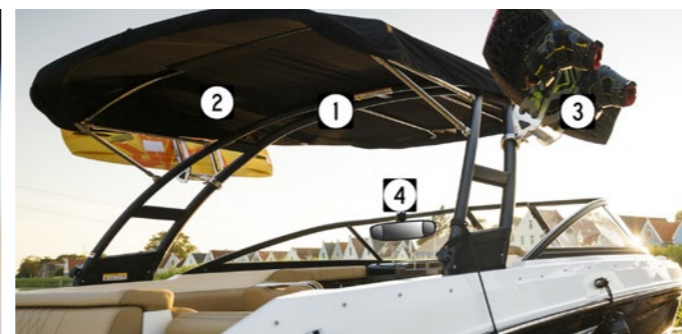

ELEVATION PACKAGE	SPX 190 OB	SPX 210 OB	SPX 230 OB	SUN SPORT 230 OB	SPX 190	SPX 210	SPX 230	SUN SPORT 230
Water Sports Tower								
Bimini Top								
Swivel Wakeboard Racks								
Ski Mirror								

PACK CAPITAINE	PAQUETE CAPITÁN	CAPTAIN'S-PAKET
Table de cockpit ronde en teck	Mesa de la bañera redonda, teca	Runder Cockpit-Tisch aus Teakholz
Coussin de remplissage proue avec coussin de dossier Walk-Thru à l'avant	Cojín de relleno de proa con cojín de respaldo delantero Walk-Thru	Bugfüllkissen mit nach vorne durchgängigem Rückenlehnenkissen
Taud Bimini avec coffre en inox	Toldo bimini con maletero, acero inoxidable	Bimini-Top mit Hülle
Attache pare battage	Clips del protector	Fender-Clips
Taud de cockpit et couvre-tonneau	Lona, toldos de la bañera y capota	Sportpersenning und Bugabdeckung
Essuie-glace tribord	Limpiaparabrisas de estribor	Scheibenwischer, steuerbord

PACK ÉLÉVATION	PAQUETE DE ELEVACIÓN	ELEVATION-PAKET
Mesa de la bañera redonda, teca	Mesa de la bañera redonda, teca	Wakeboard-Tower
Cojín de relleno de proa con cojín de respaldo delantero Walk-Thru	Cojín de relleno de proa con cojín de respaldo delantero Walk-Thru	Bimini-Top
Toldo bimini con maletero, acero inoxidable	Toldo bimini con maletero, acero inoxidable	Wakeboard-Racks
Clips del protector	Clips del protector	Wasserskispiegel