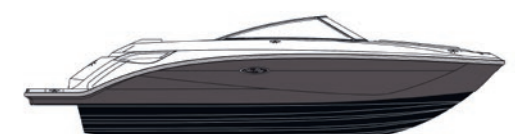

HULL SIDE COLOR - WHITE OR BLACK BOTTOM

SPORT / SPX / SUN SPORT 230

SLX & SUN SPORT 250

SDX SERIES

SUNDANCER SERIES

FULL COLOR HULL

SPORT / SPX / SUN SPORT 230

SLX & SUN SPORT 250