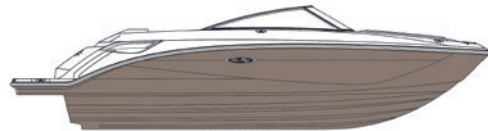

FULL COLOR HULL

SPORT / SPX / SUN SPORT 230

SLX & SUN SPORT 250

SDX SERIES

THREE TONE COLOR HULL

SLX & SUN SPORT

- FORWARD HULL
- AFT HULL
- BOTTOM HULL

SDX SERIES

FULL COLOR HULL WITH GEL STRIPE

SLX & SUN SPORT SERIES
SPX & SUNDANCER