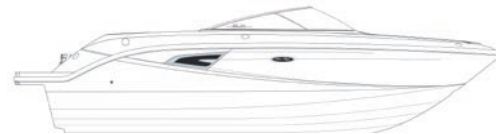

SLX & SUN SPORT 250