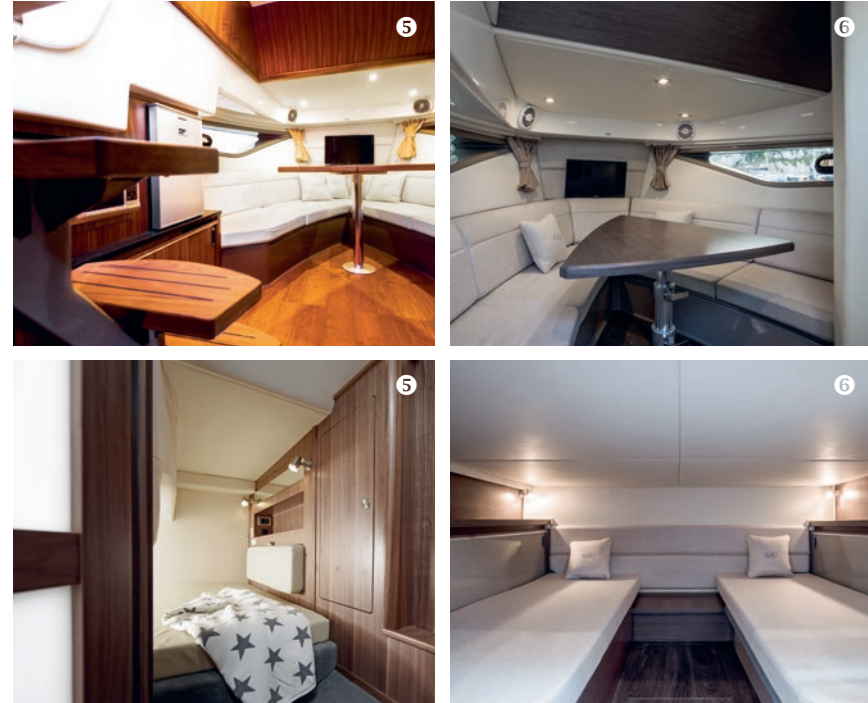

Fabrics & Finishes

FLOORING | SOL | SUELOS | FUSSBODEN

	INFINITY FLOORING ¹	SEADEK ²	TEAK COCKPIT ³	TEAK SWIM PLATFORM ⁴
SPX / SUN SPORT 230	OPT	OPT	-	-
SLX / SUN SPORT 250	OPT	OPT	OPT	OPT
SDX	OPT	OPT	OPT	OPT
SUNDANCER	OPT	OPT	OPT	OPT

INTERIOR | INTÉRIEUR | INTERIOR | INNENRAUM

	WALNUT WOOD INTERIOR WITH LUXURY SHOJI DOORS ⁵	DRIFT WOOD WITH LUXURY SHOJI DOORS ⁶
SUNDANCER	STD	OPT