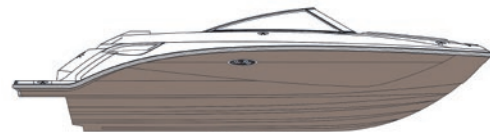

FULL COLOR HULL

SPORT / SPX / SUN SPORT 230

SLX & SUN SPORT 250

SDX SERIES

THREE TONE COLOR HULL

SLX & SUN SPORT

- FORWARD HULL
- AFT HULL
- BOTTOM HULL

SDX SERIES

FULL COLOR HULL WITH GEL STRIPE

SLX & SUN SPORT SERIES
SPX & SUNDANCER